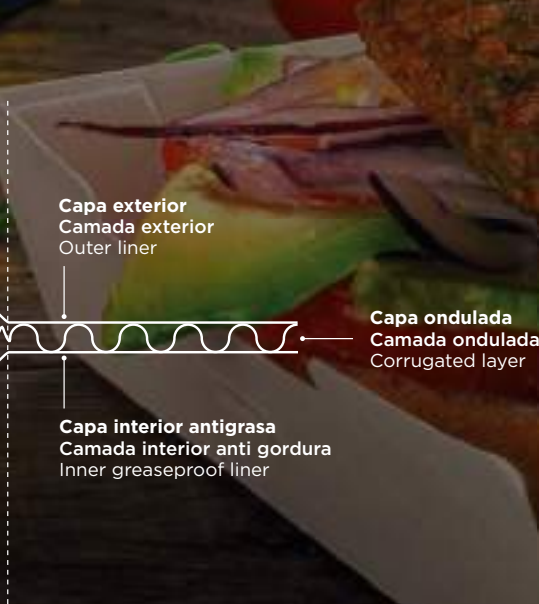

PROCESSO DE ONDULAÇÃO NANO-MICRO

CONSOLIDATION PROCESS

NANO-MICRO CORRUGATION PROCESS